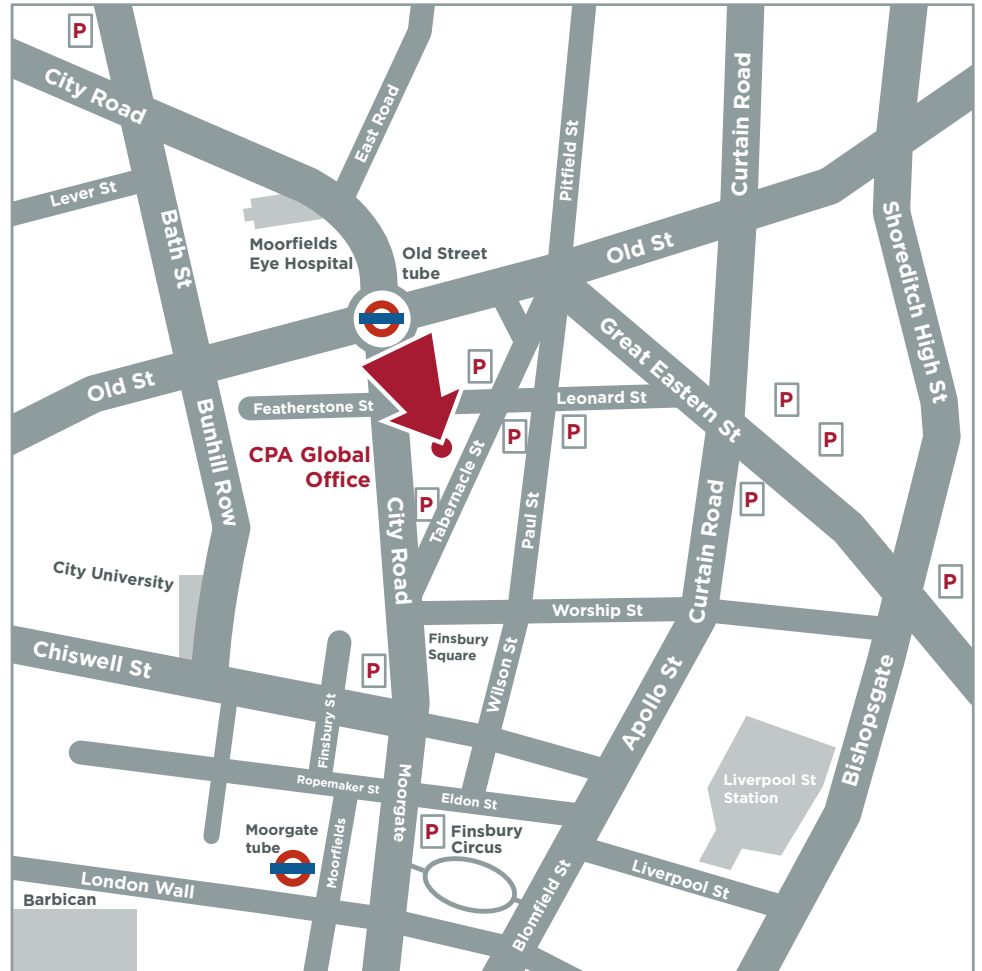

**Directions to CPA Global London
Office from Old Street station**

The walk will take you approximately
5 minutes.

1. Take exit number 4 to Leonard Street.
2. Walk down City Road and the office
  is on your left.