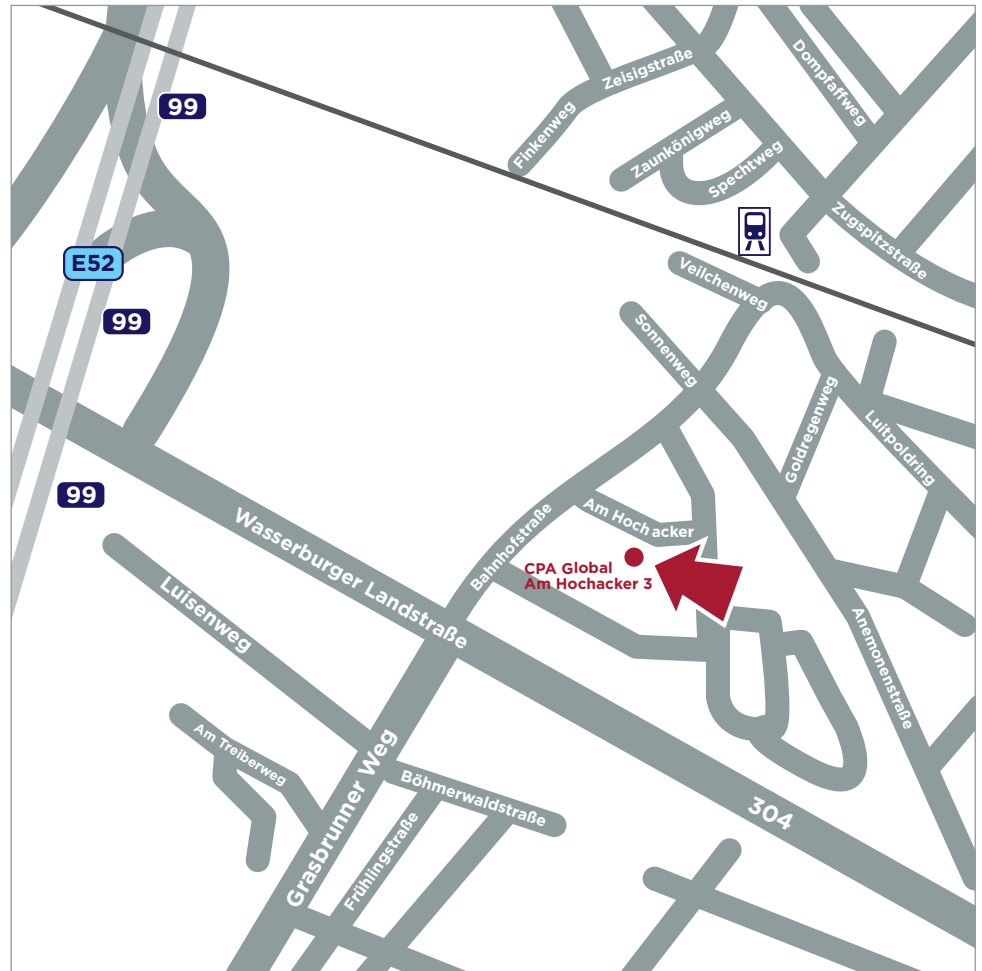

Am Hochacker 3 (Technopark)

CPA Global - Munich

Am Hochacker 3 (Technopark)
85630 Neukeferloh bei München
Germany

Tel +49 (0) 89 45 67 850
Fax +49 (0) 89 45 67 85 55
deutschland@cpaglobal.com

www.cpaglobal.com

By car

1. Exit highway A99 at exit No.18 Haar/Wasserburg.
2. Turn in the direction of Wasserburg onto B304.
3. Follow B304 to the traffic light where Bahnhofstraße crosses B304.
4. Turn left (direction "KFZ-Zulassungsstelle") onto Bahnhofstraße, and then take the second right onto "Am Hochacker". The CPA Global office is on 1st floor in the green reflecting building.

By taxi

Tell the Taxi driver that it's "Am Hochacker" in Grasbrunn/ Neukeferloh (Technopark). Sometimes they mix it up with "Am Hochacker" in Munich.

By plane

From Franz Josef Strauß Airport "MUC" take the S8 train direction Geltendorf. Exit at Leuchtenbergring. Change trains to S4 direction Ebersberg (see below).

By public transport

Take S4 direction to Ebersberg. Exit Vaterstetten. At the bottom of the stairs in the underpass turn right. Follow the footpath ramp and follow the sign "KFZ-Zulassungsstelle" Take the 3rd street left, into Am Hochacker.